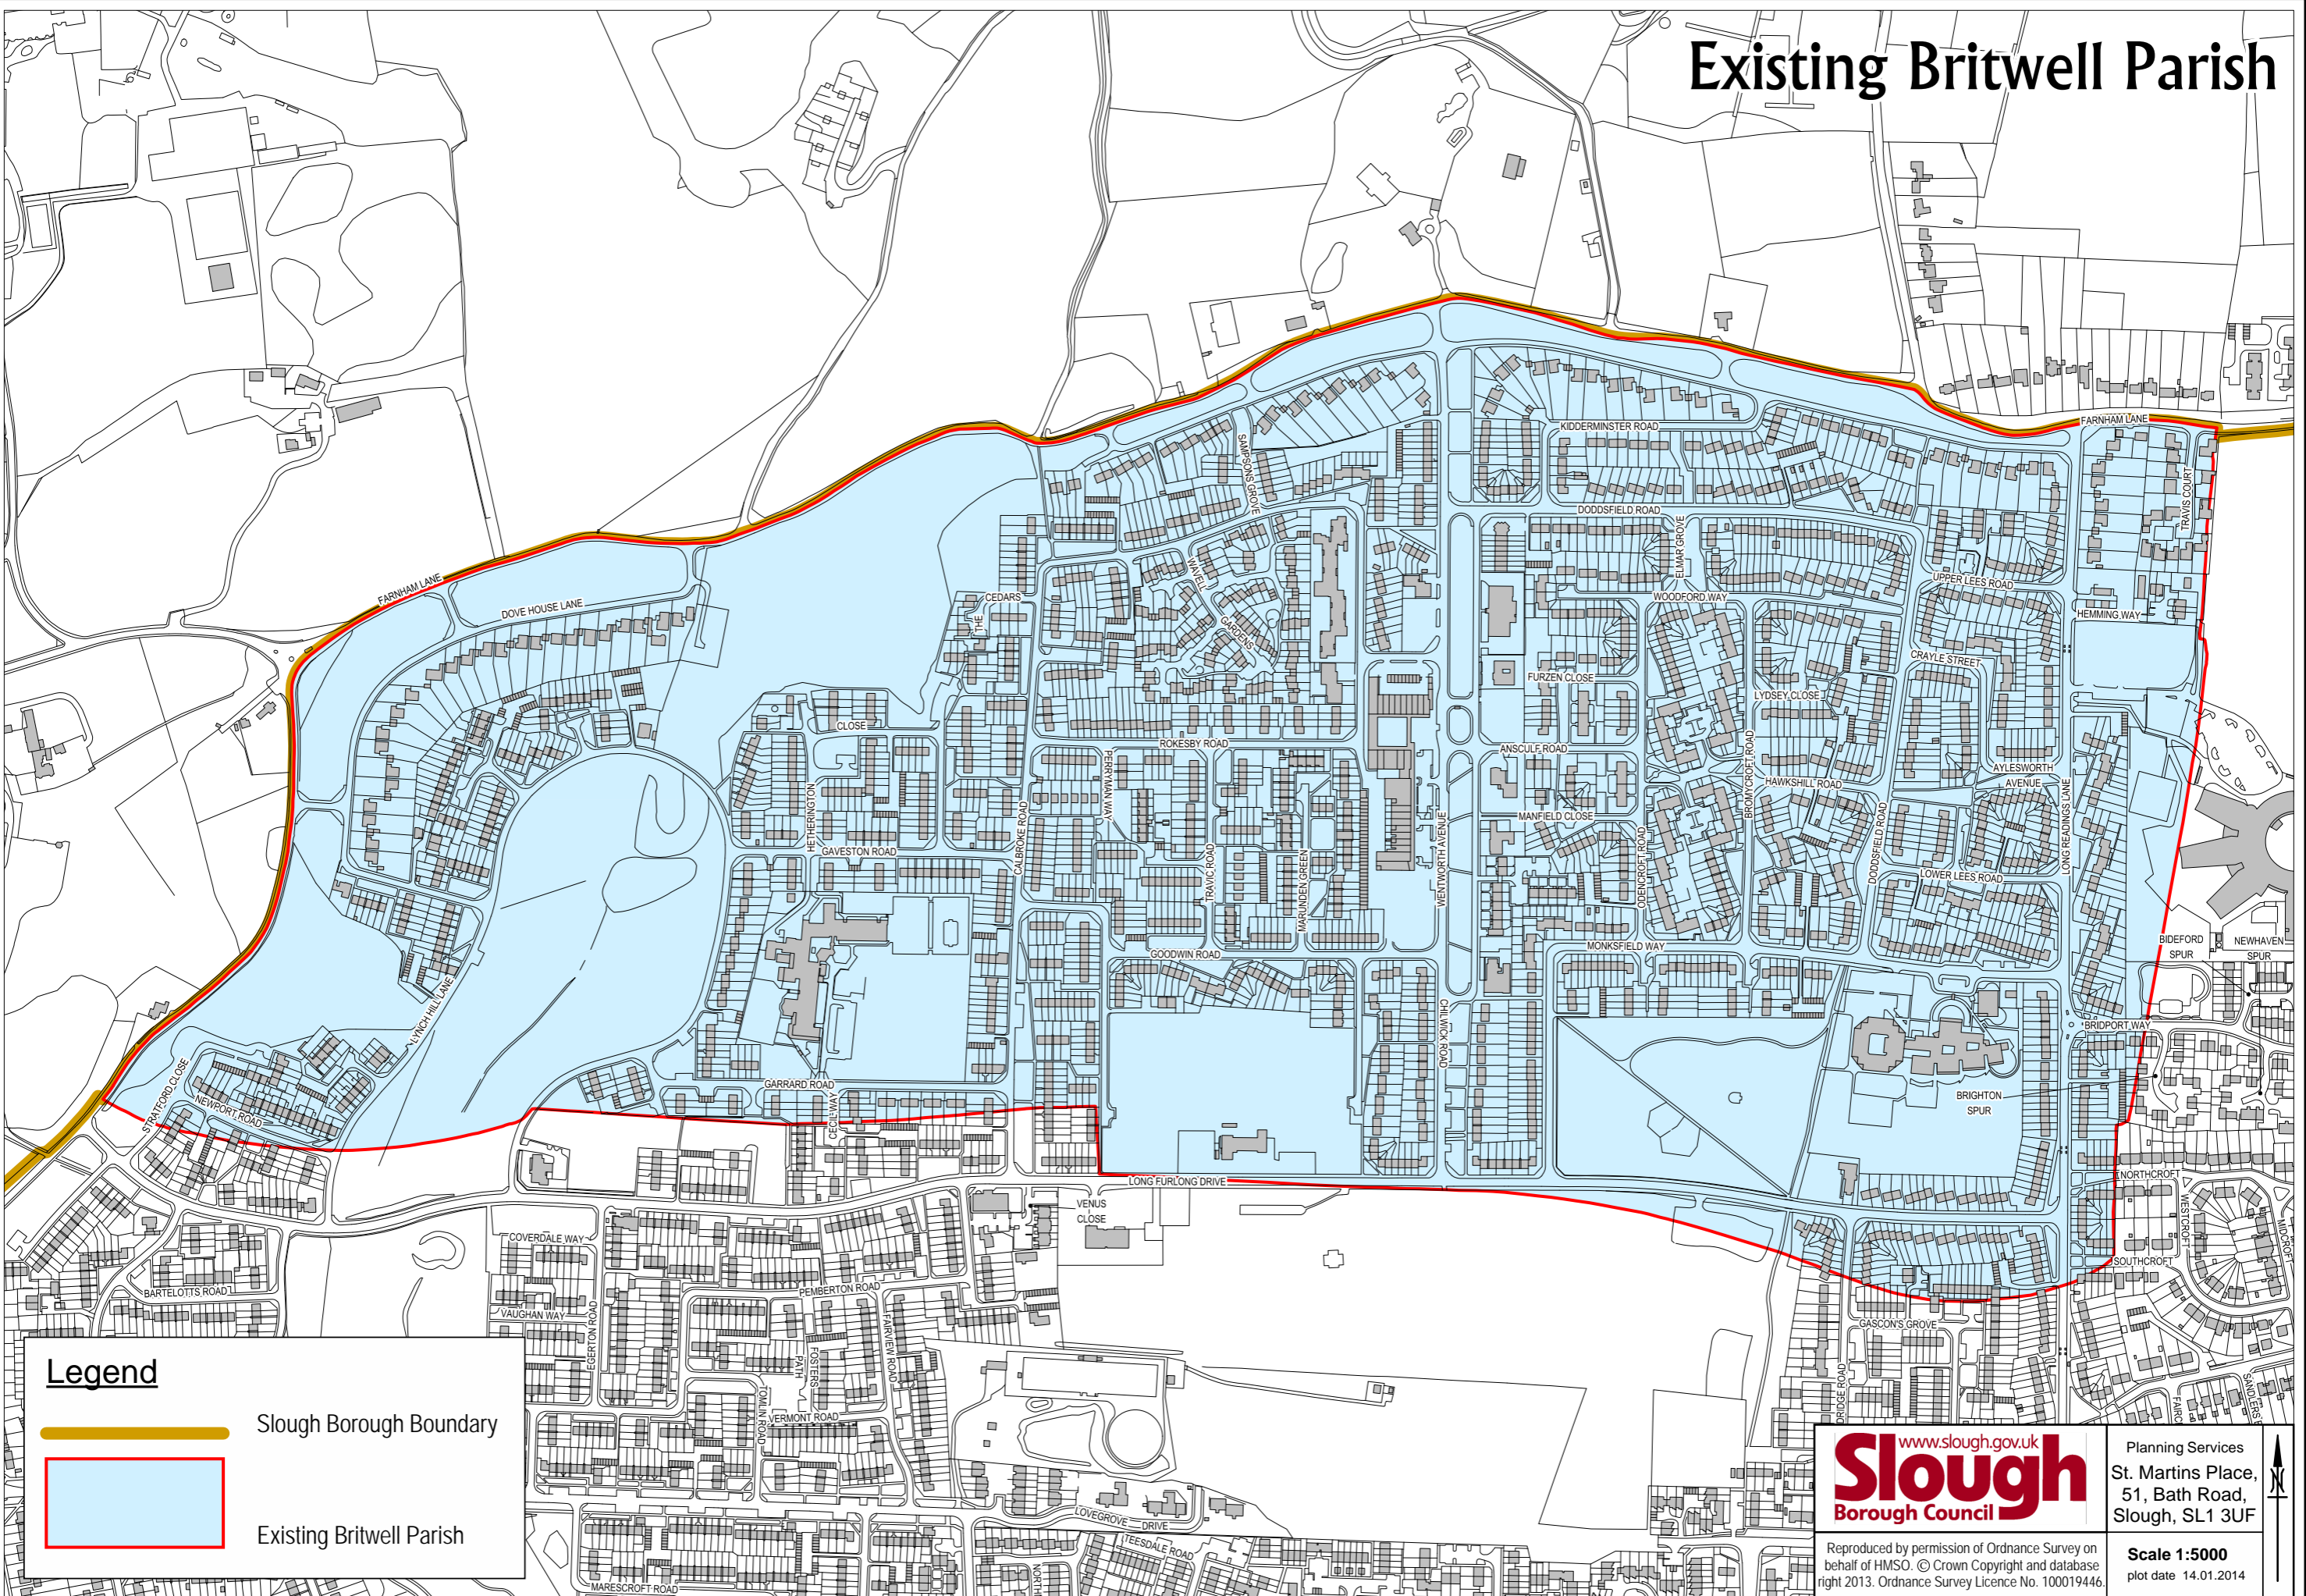

Existing Britwell Parish

Legend

-  Slough Borough Boundary
-  Existing Britwell Parish

www.slough.gov.uk
Slough
 Borough Council

Planning Services
 St. Martins Place,
 51, Bath Road,
 Slough, SL1 3UF

Reproduced by permission of Ordnance Survey on behalf of HMSO. © Crown Copyright and database right 2013. Ordnance Survey Licence No. 100019446.

Scale 1:5000
 plot date 14.01.2014